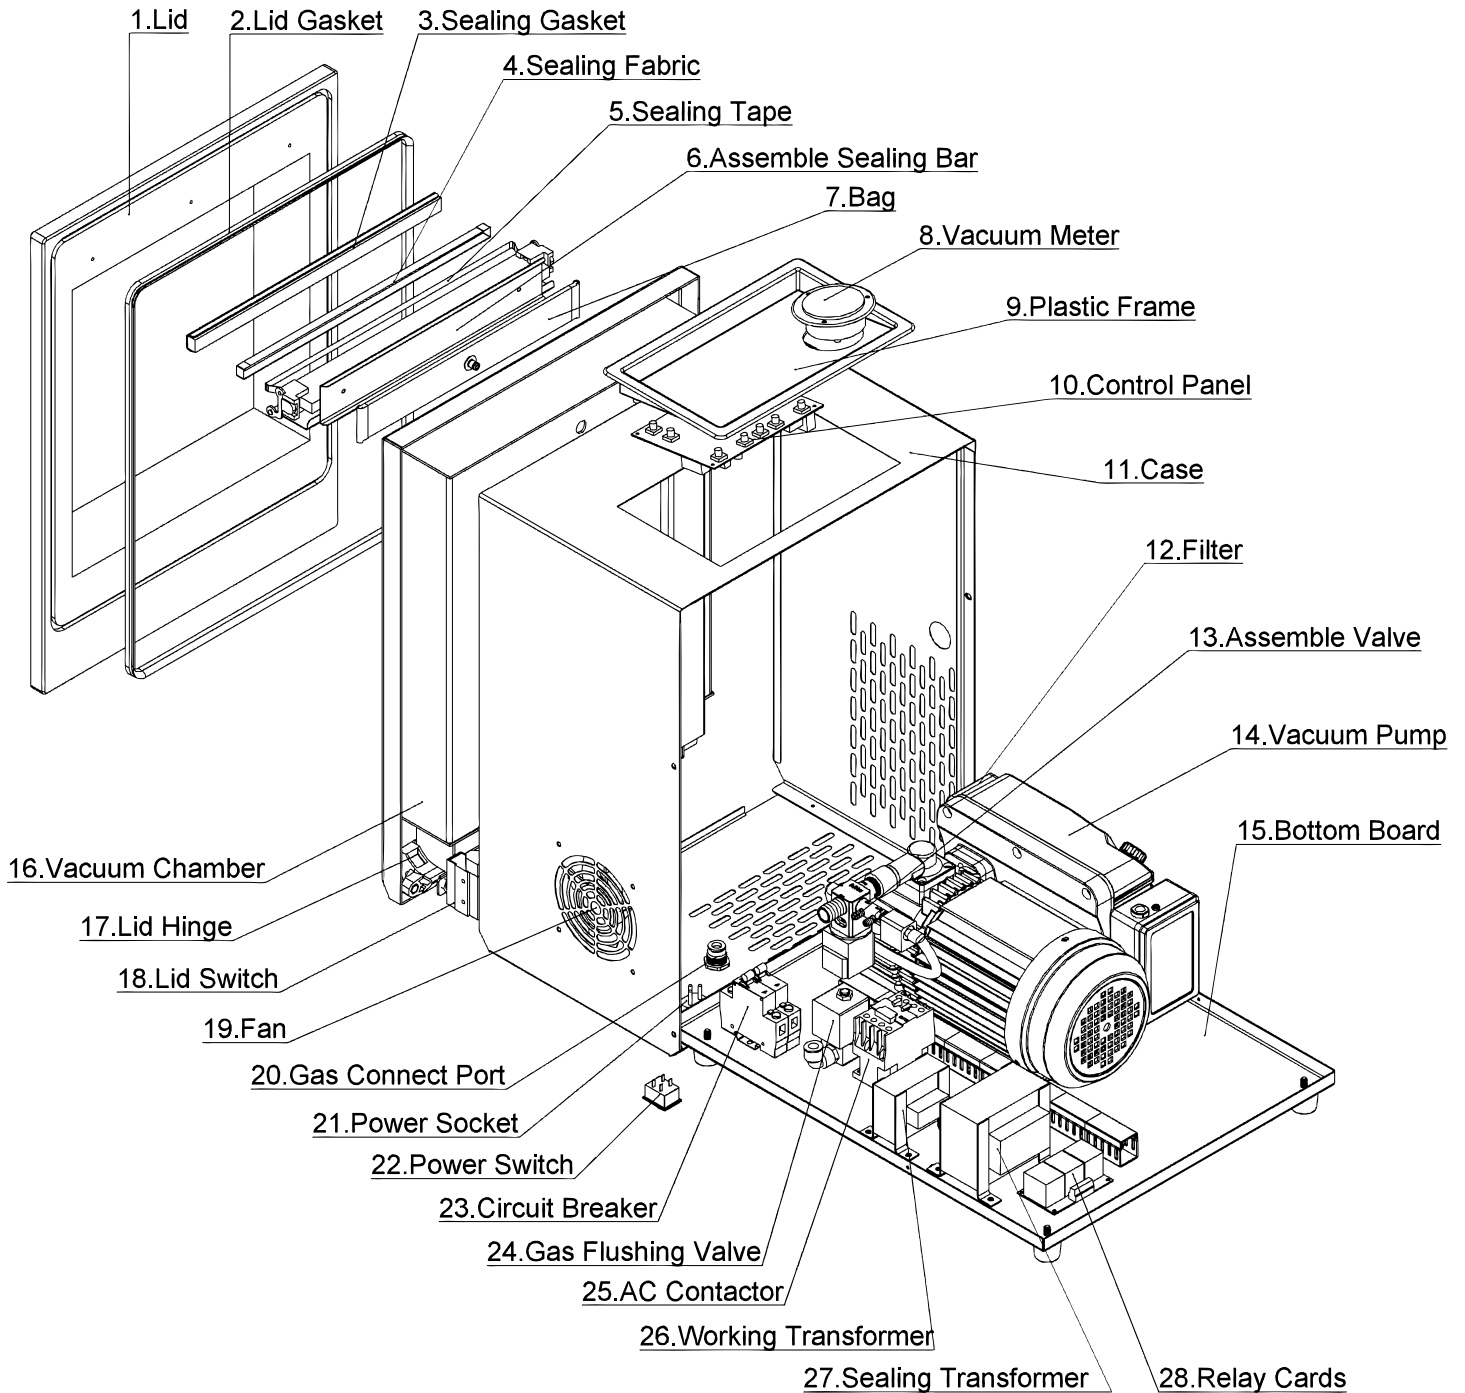

# Parts Breakdown

**Model VP-CN-0749** 19481

# Parts Breakdown

---

## Model VP-CN-0749 19481

Item No.	Description	Position	Item No.	Description	Position	Item No.	Description	Position
67581	Lid for 19481	1	67590	Control Panel for 19481	10	67599	Power Switch for 19481	22
67582	Lid Gasket for 19481	2	67591	Filter for 19481	12	67600	Gas Flushing Valve for 19481	23
67583	Sealing Gasket for 19481	3	67592	Assemble Valve for 19481	13	67601	Circuit Breaker for 19481	24
67584	Sealing Fabric (10M/Roll) for 19481	4	67593	Vacuum Pump for 19481	14	67602	Relay Cards for 19481	25
67585	Sealing Tape for 19481	5	67594	Lid Hinge for 19481	17	67603	Working Transformer for 19481	26
14977	Complete Sealer for 19481	6	67595	Lid Switch for 19481	18	67604	Sealing Transformer for 19481	27
67587	Gas Bag for 19481	7	67596	Fan for 19481	19	67605	PP Plate for 19481	28
67588	Vacuum Meter for 19481	8	67597	Gas Connect Port for 19481	20			
67589	Plastic Frame for 19481	9	67598	Power Socket for 19481	21			